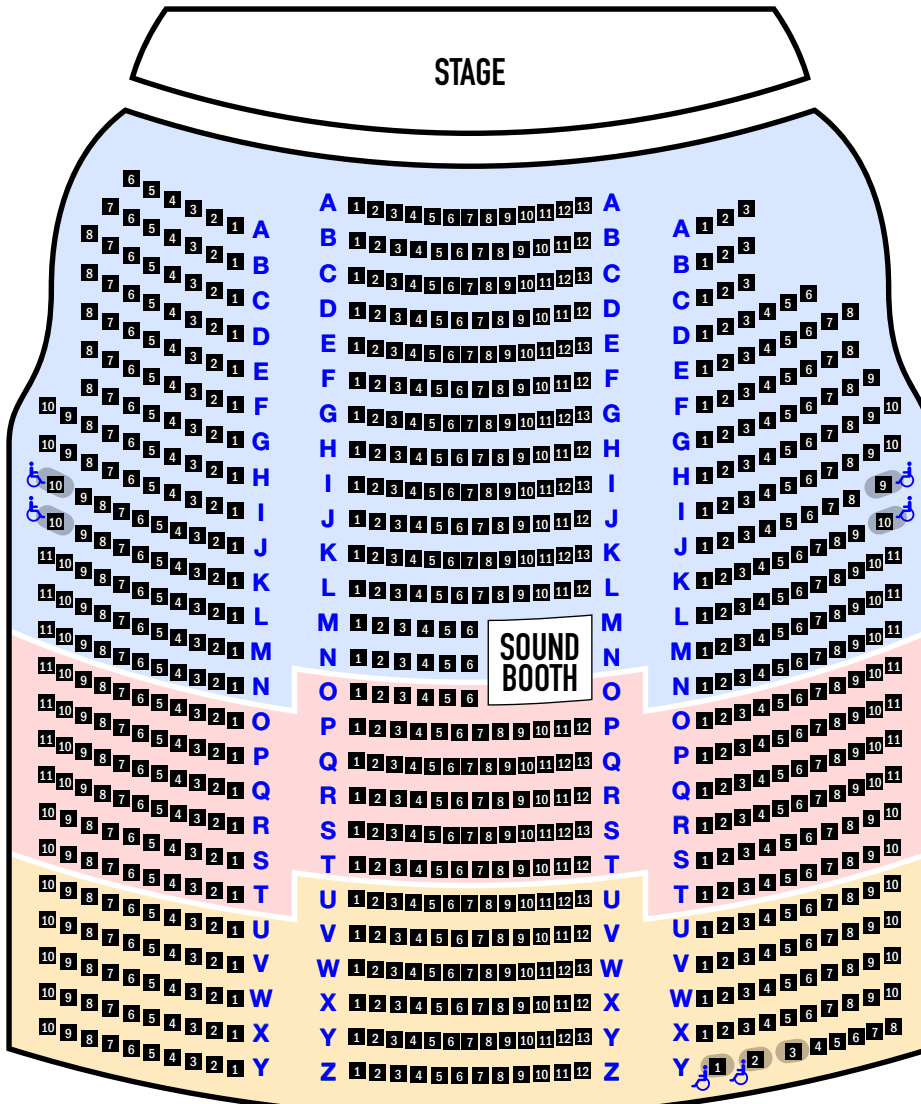

# MISSOURI THEATRE

“We Always Swing”<sup>®</sup> Jazz Series Venue

## PRICE LEGEND

- Level 1: Best
- Level 2: Mid-level
- Level 3: Least Expensive

STAGE

MAIN FLOOR

LOWER BALCONY