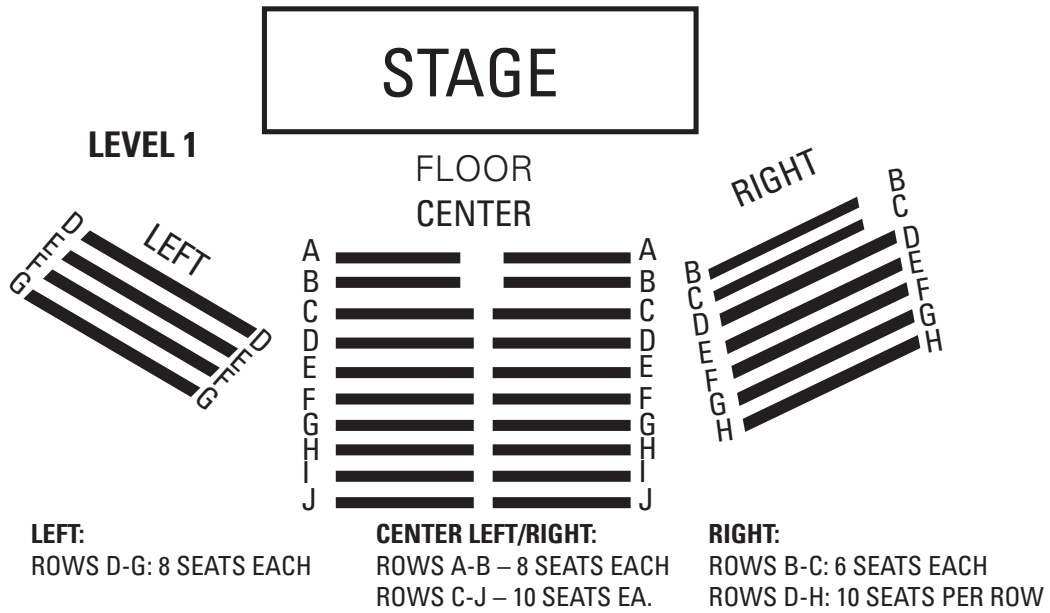

# FIRST BAPTIST CHURCH

**LEVEL 2**

**LEVEL 3**

**BALCONY  
(ALL LEVEL 2)**

**BALCONY: LEFT/CENTER/RIGHT**  
AA-DD – 4 SEATS EA.

**\*SEATS NOT AVAILABLE IN  
ROWS CENTER AA, BB, DD**

**PLEASE NOTE:**

{TRÉS} FEATURING MIGUEL ZENÓN IS GENERAL ADMISSION SEATING  
SEATING FOR CHRISTIAN MCBRIDE-BENNY GREEN IS GENERAL ADMISSION WITHIN LEVELS.