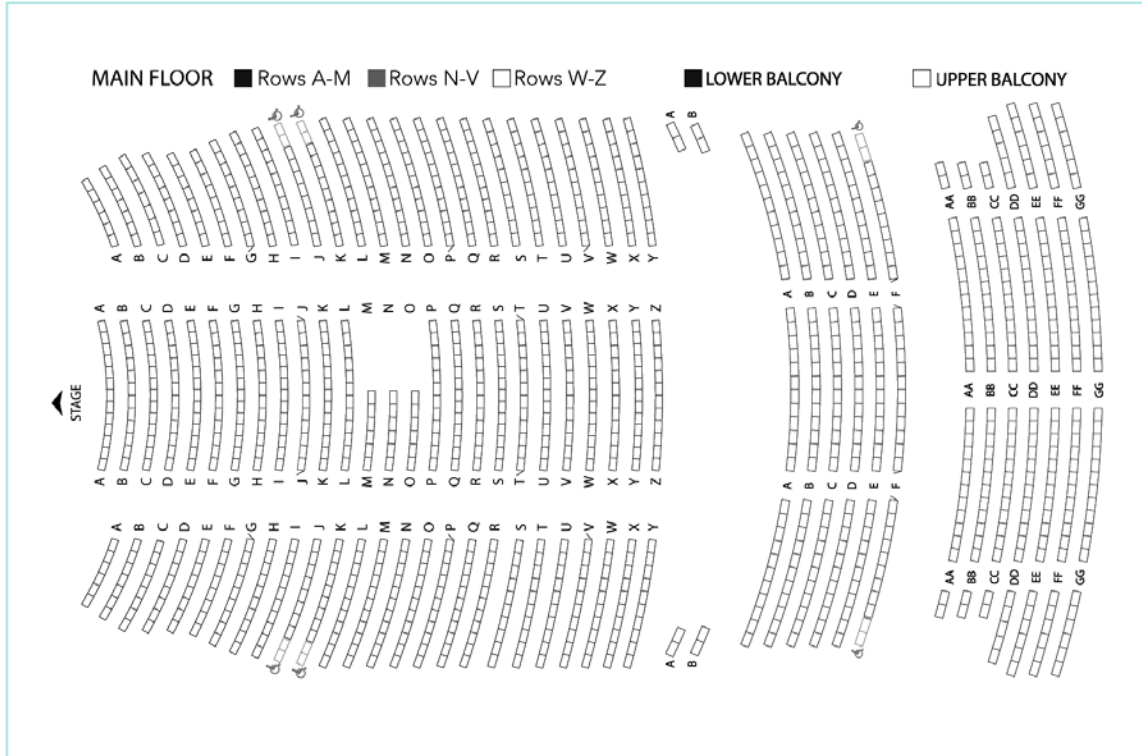

"We Always Swing" Jazz Series Venue

MISSOURI THEATRE CENTER FOR THE ARTS

PRICE LEGEND

- Level 1: Best
- Level 2: Mid-level
- Level 3: Least Expensive

Please Note: Specific table locations are reserved, but individual seats at each table are not.