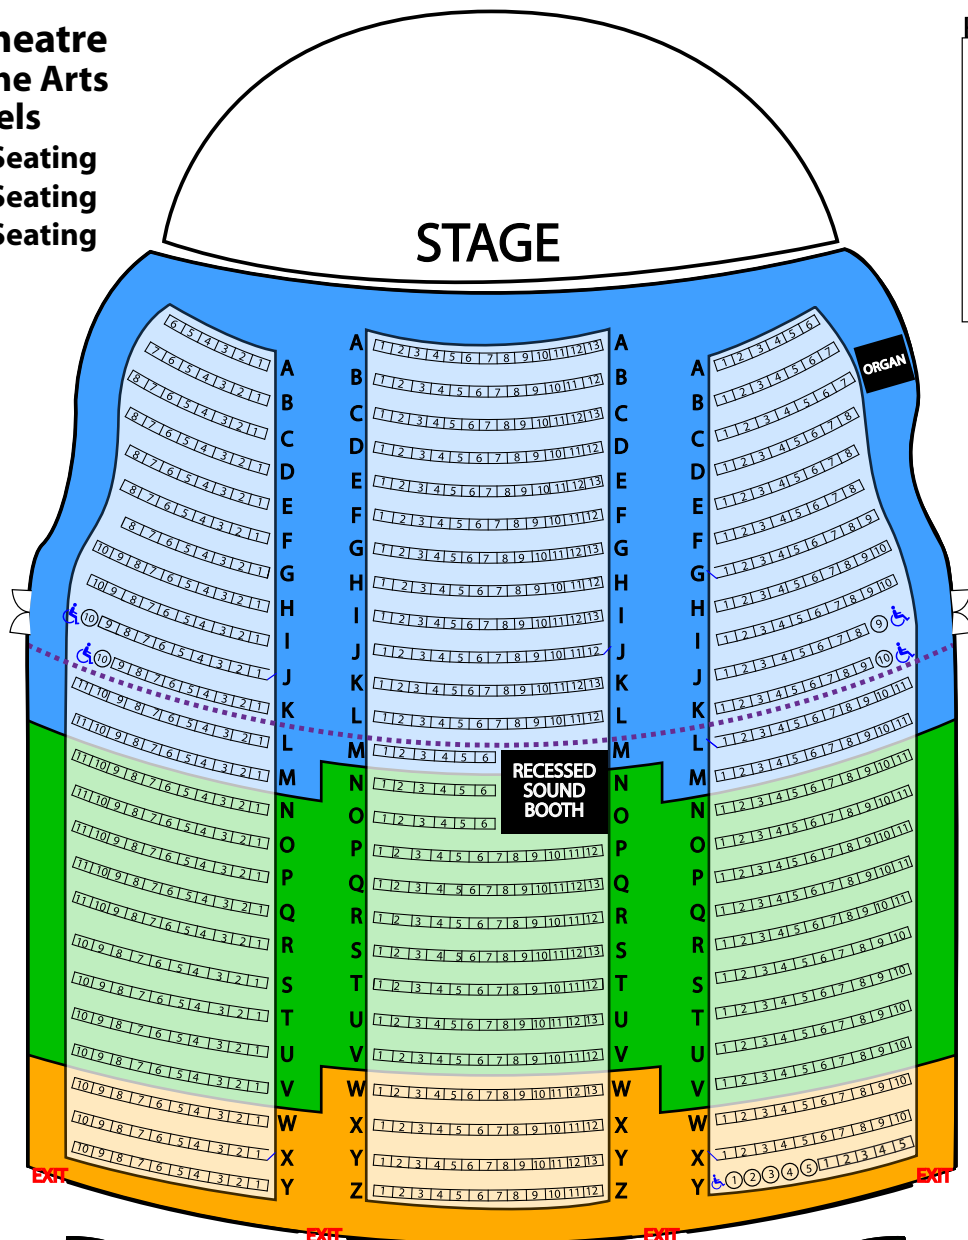

Missouri Theatre Center for the Arts Seating Levels

- Level 1 Seating
- Level 2 Seating
- Level 3 Seating

KEY

- ⦿ ♿ wheelchair seating
- & handicap accessible seating with swing-away arm
- balcony overhang
- steps
- walkway

2nd FLOOR LOBBY
(TO RESTROOMS & ELEVATOR) **EXIT**

MISSOURI
THEATRE
LOUNGE

MISSOURI
THEATRE
LOUNGE