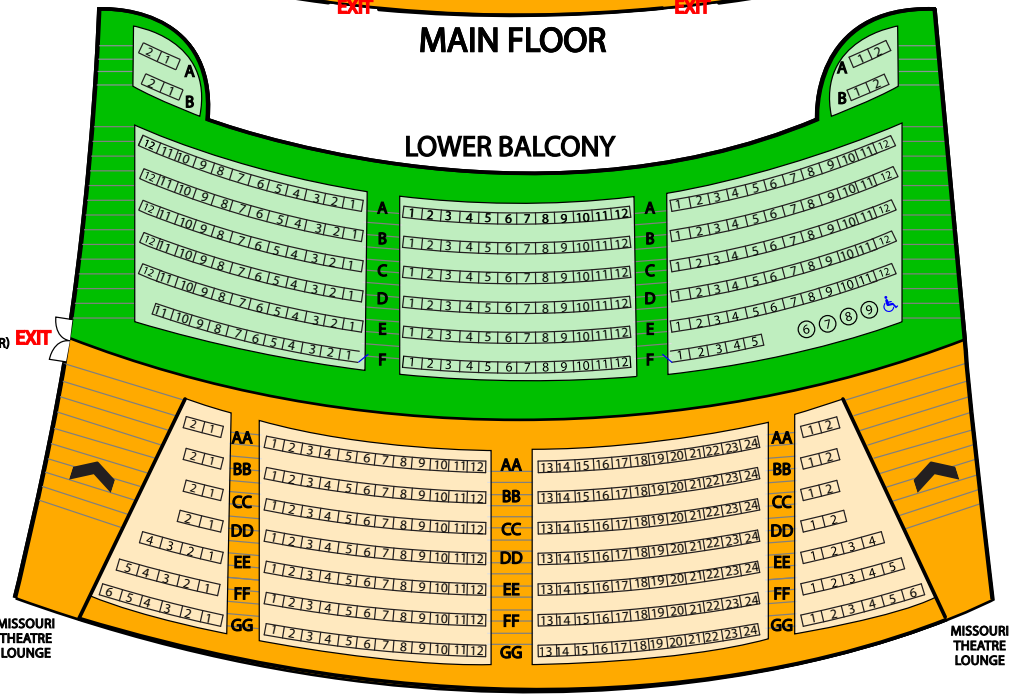

Missouri Theatre Center for the Arts Seating Levels

- Level 1 Seating
- Level 2 Seating
- Level 3 Seating

KEY

- ⦿ ♿ wheelchair seating
- & handicap accessible seating with swing-away arm
- balcony overhang
- steps
- walkway

2nd FLOOR LOBBY
(TO RESTROOMS & ELEVATOR) **EXIT**

MISSOURI
THEATRE
LOUNGE

MISSOURI
THEATRE
LOUNGE