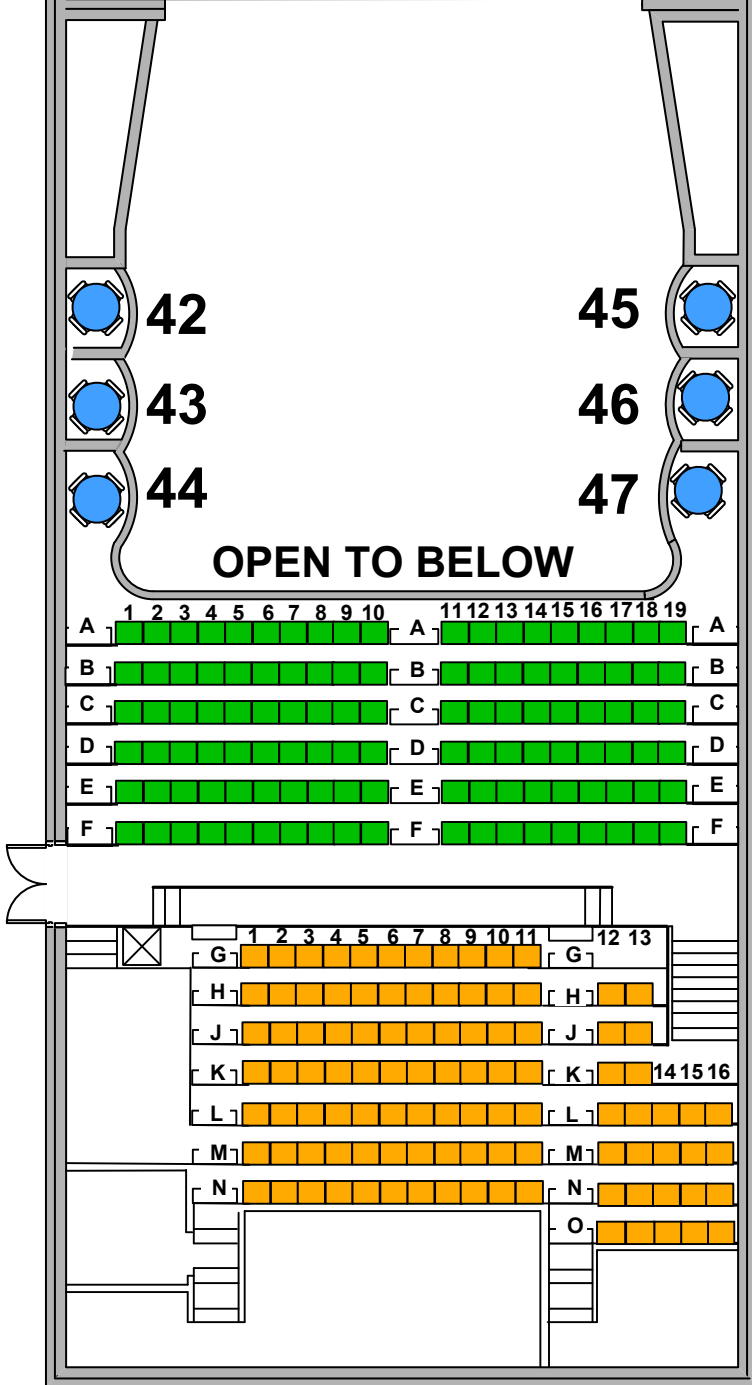

"WE ALWAYS SWING" JAZZ SERIES

BLUE NOTE SEATING LEVELS

- = Price Level 1
- = Price Level 2
- = Price Level 3

STAGE BELOW

BALCONY

STAGE

MAIN FLOOR