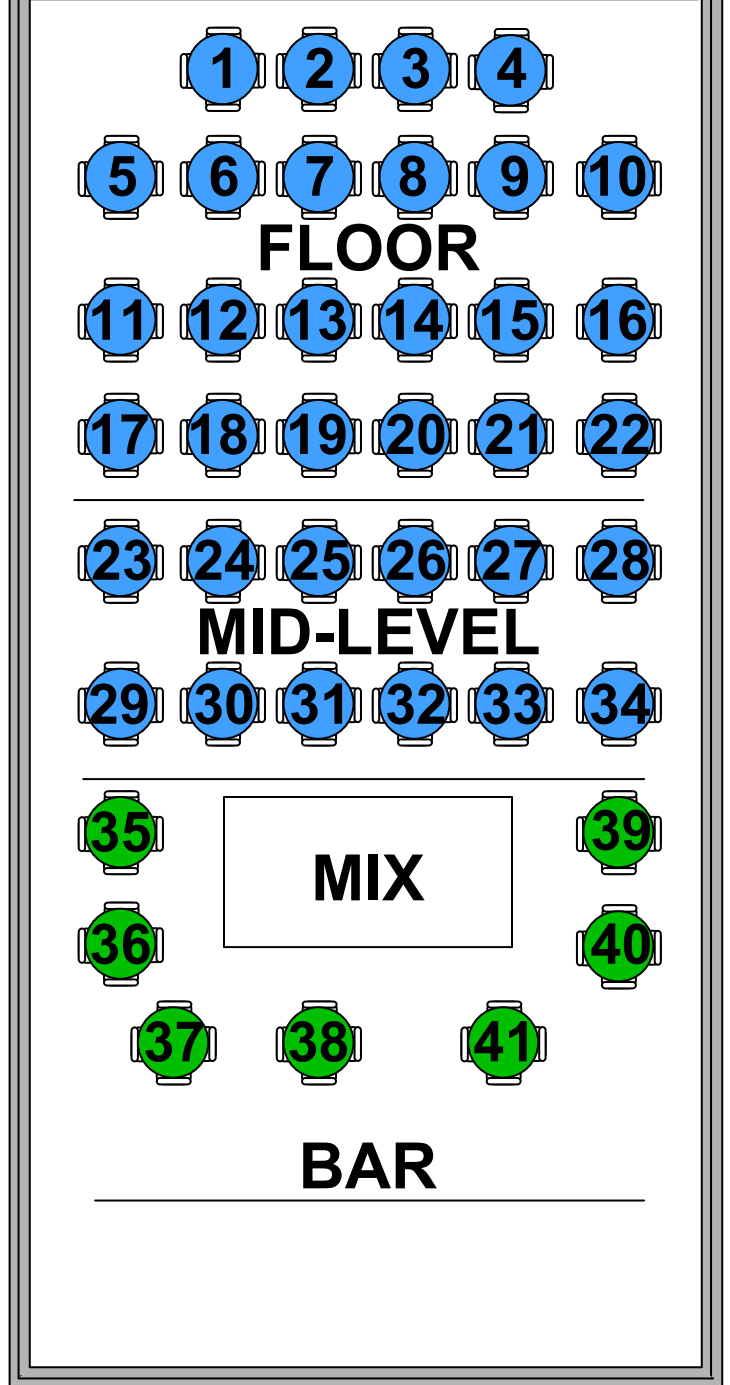

"WE ALWAYS SWING" JAZZ SERIES

BLUE NOTE SEATING LEVELS

- = Price Level 1
- = Price Level 2
- = Price Level 3

STAGE BELOW

BALCONY

STAGE

MAIN FLOOR