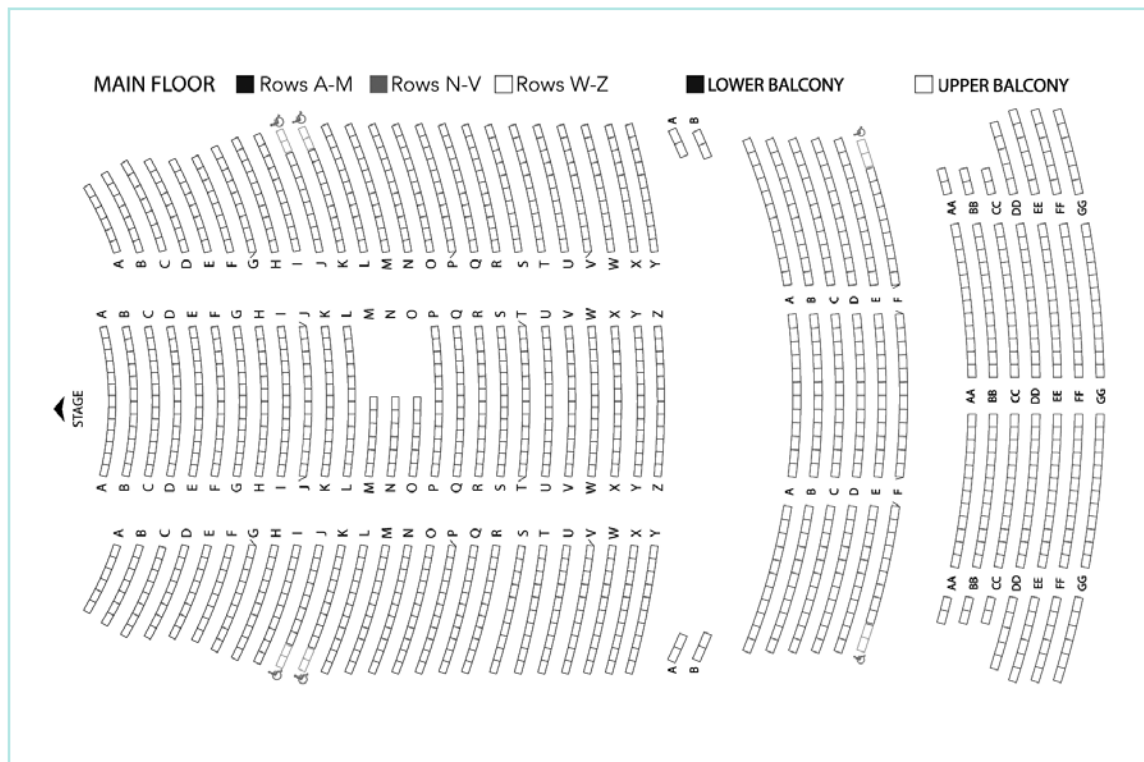

2010/2011 "We Always Swing" Jazz Series Venue

MISSOURI THEATRE CENTER FOR THE ARTS

573-449-3001

www.wealwaysswing.org

www.ticketmaster.com